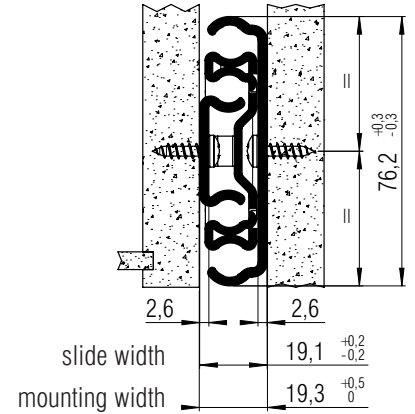

# FR 5400

<b>SLIDE TYPE:</b>	Full-Extension Linear Ball Bearing Drawer Slide - Telescopic-Action
<b>MOUNTING:</b>	Side Mount

<b>WIDTH:</b>	19,3 mm
<b>LOAD CAPACITY:</b>	dynamic up to 250 kg

<b>MATERIAL:</b>	steel, bright galvanized
------------------	--------------------------