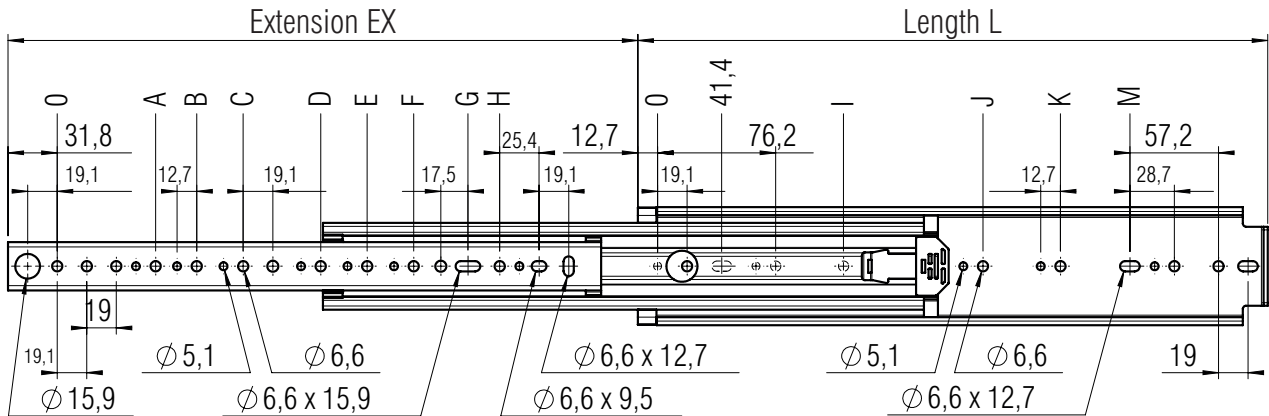

MATERIAL:	steel, bright galvanized

FEATURES:	linear steel ball bearings

SPECIFICATIONS & NOTES:
▶ ball bearing drawer slide with the heaviest load capacity   ▶ non-handed   ▶ non-detachable