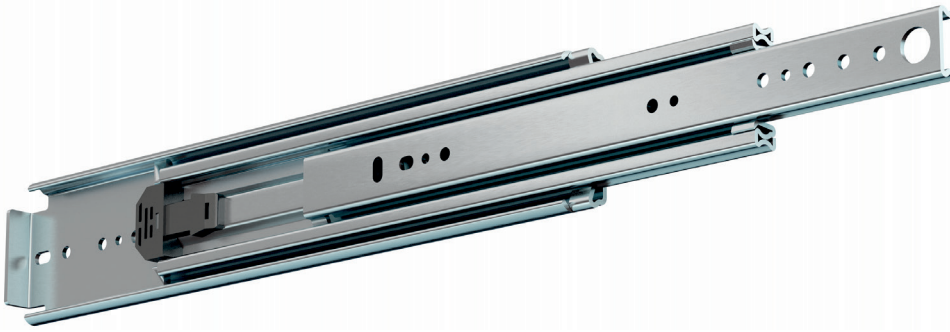

# FR 5400

<b>SLIDE TYPE:</b>	Full-Extension Linear Ball Bearing Drawer Slide - Telescopic-Action
<b>MOUNTING:</b>	Side Mount

<b>WIDTH:</b>	19,3 mm
<b>LOAD CAPACITY:</b>	dynamic up to 250 kg

<b>MATERIAL:</b>	steel, bright galvanized
------------------	--------------------------

<b>FEATURES:</b>	linear steel ball bearings
------------------	----------------------------

<b>SPECIFICATIONS &amp; NOTES:</b>
<ul style="list-style-type: none"> <li>▶ ball bearing drawer slide with the heaviest load capacity</li> <li>▶ non-handed</li> <li>▶ non-detachable</li> </ul>